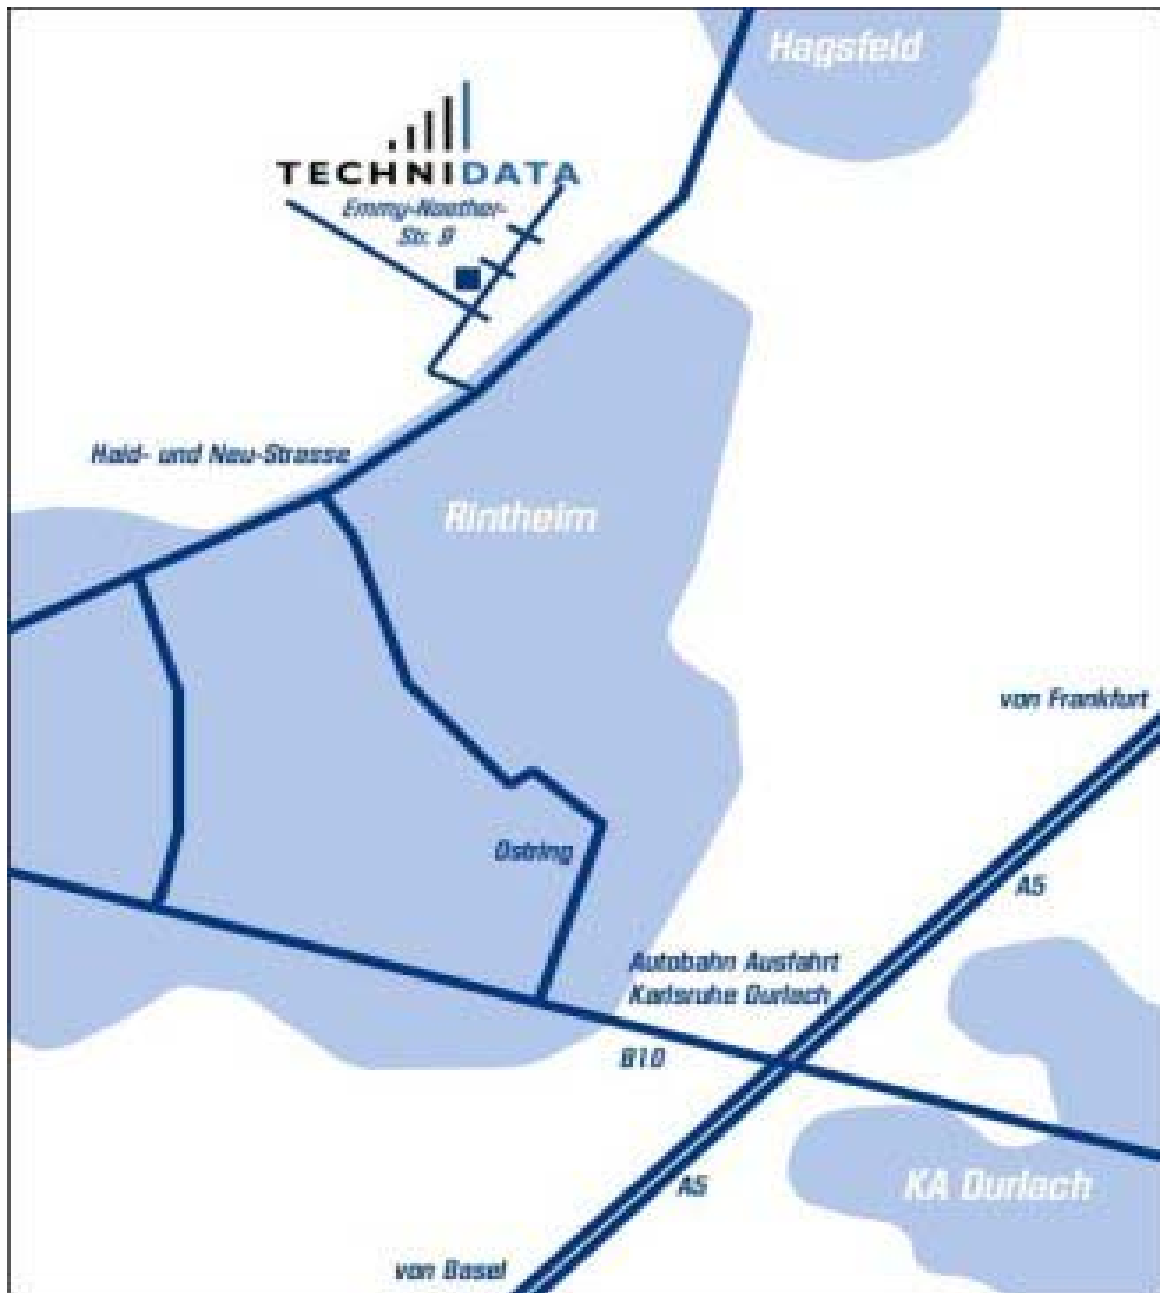

Directions TechniData AG Karlsruhe

Travel by car

From North

- Coming on motorway A5 come off at the Karlsruhe-Durlach exit
- Continue on the B 10 towards the city center ("Stadtmitte")
- at the first traffic light straight on (on the right side you will see "MANN Mobilia").
- at the second traffic light turn right (signposting "Technologiepark")
- you are now on the east ring ("Ostring")
- follow this road, until you can turn either right or left (Haid- und Neu-Strasse)

- turn right again and follow the signposting "Technologiepark"
- at the next traffic light turn left
- the first street turn right again, and you are in the "Technologiepark"

From South

- Coming on motorway A5 come off at the Karlsruhe-Durlach exit not Karlsruhe center ("Karlsruhe-Mitte")
- Continue on the B 10 towards the city center ("Stadtmitte")
- at the first traffic light straight on (on the right side you will see "MANN Mobilia").
- at the second traffic light turn right (signposting "Technologiepark")
- you are now on the east ring ("Ostring")
- follow this road, until you can turn either right or left (Haid- und Neu-Strasse)
- turn right again and follow the signposting "Technologiepark"
- at the next traffic light turn left
- the first street turn right again, and you are in the "Technologiepark"

Travel by rail

Take a train to Karlsruhe main station ("Hauptbahnhof") from there with the streetcar line 4 towards "Waldstadt" pass the main cemetery "Hauptfriedhof" get off at the stop "Hirtenweg/Technologiepark"